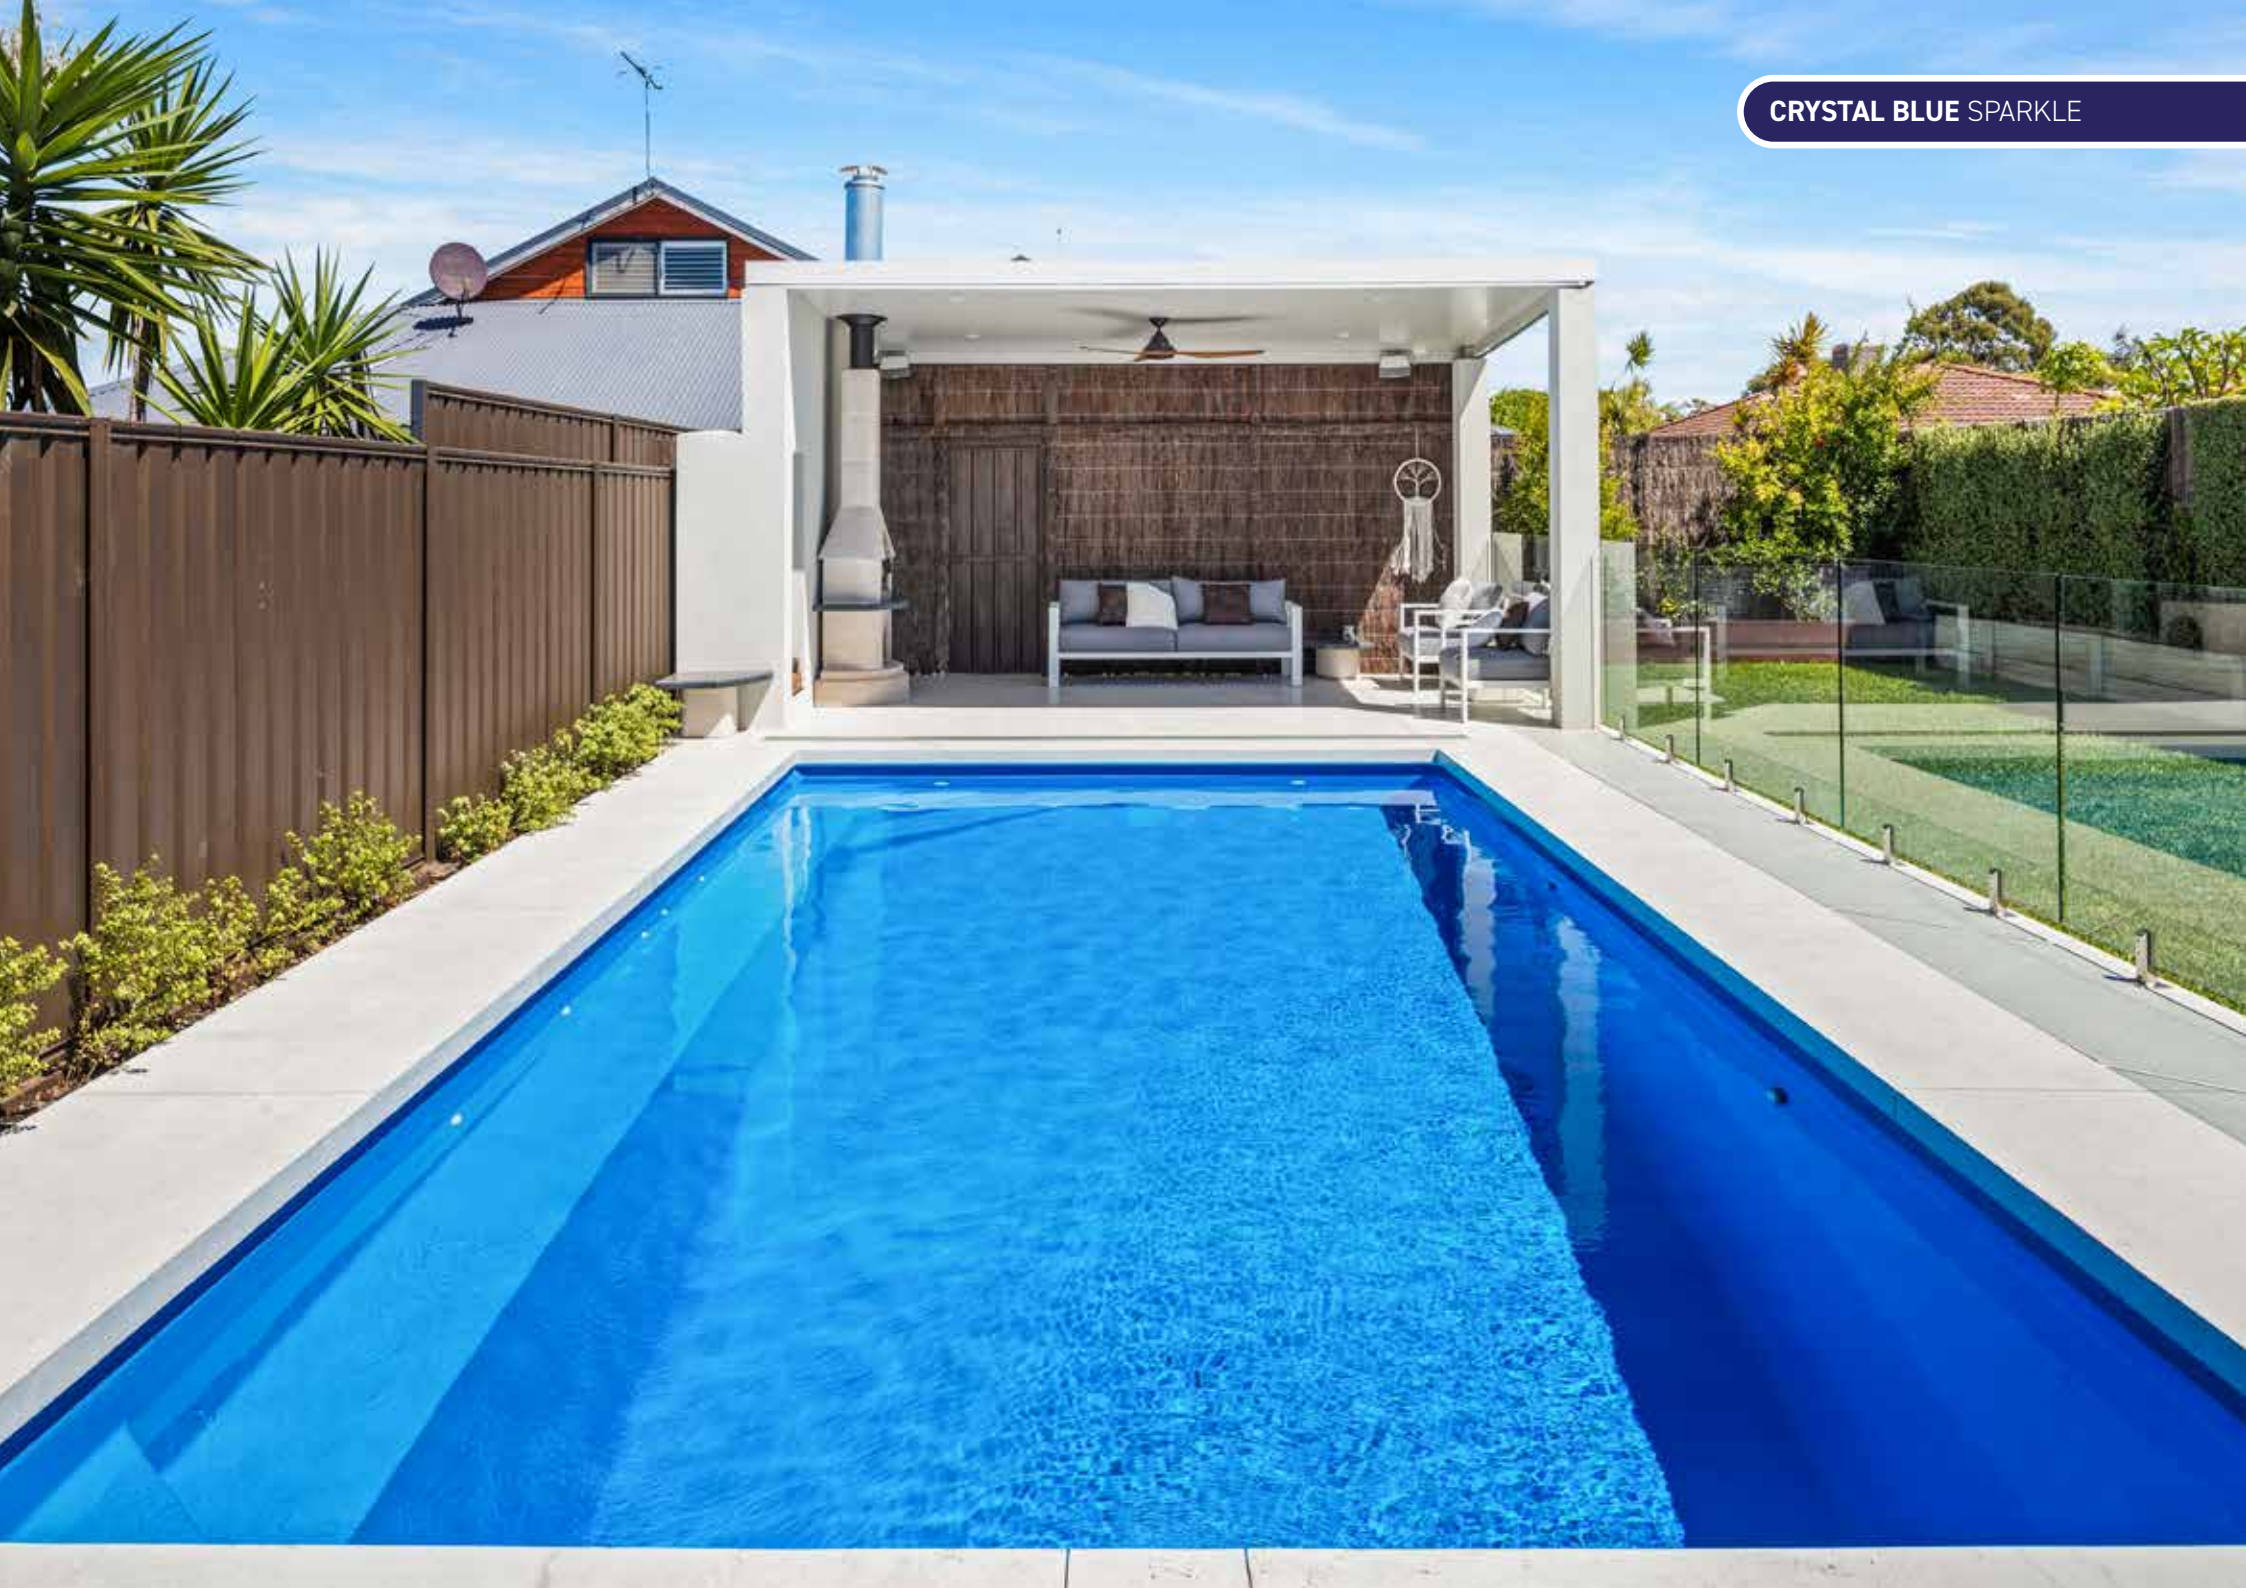

## The Cottesloe Series is the latest addition to The Fibreglass Pool Company

Bold and sophisticated, the Cottesloe boasts dual entry and exit points making it extremely versatile on its position in most settings. The Cottesloe has bench seating running the full length of the pool which helps on its close proximity to houses and structures close by. The sleek design provides an unobstructed swim area that creates a spacious feel and the perfect family pool.

### AVAILABLE SIZES

LENGTH	WIDTH	SHALLOW END	DEEP END
6.00m	4.00m	1.00m	1.78m
7.00m	4.00m	1.00m	1.90m
8.00m	4.00m	1.00m	2.00m

*\* All measurements are internal and approximate. Pool coping is 200mm wide.*

# WHITEHAVEN SERIES

The Whitehaven Series is the ultimate family entertainer.

Modern clean lines one-piece design is the ultimate family entertainer, combining benefits of pool and spa together as one. Designed with a spillway and is multi-functional so the pool and spa can run together or independently.