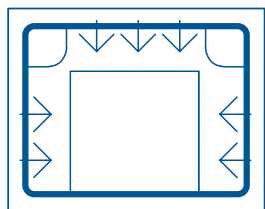

2.5M x 1.9M SPA

Our 2.5m x 1.9m Spa is the perfect addition to complement any pool or out-door entertainment area. Fitting up to 9 people, the spa is ideal for socialising and entertainment. Our Spas have the option to be heated separately to the pool.

- Spa area 2.5m x 1.9m
- Spa depth 1m

LENGTH	WIDTH	SPA DEPTH
2.5m	1.9m	1m

* All measurements are internal and approximate. Pool coping is 200mm wide.