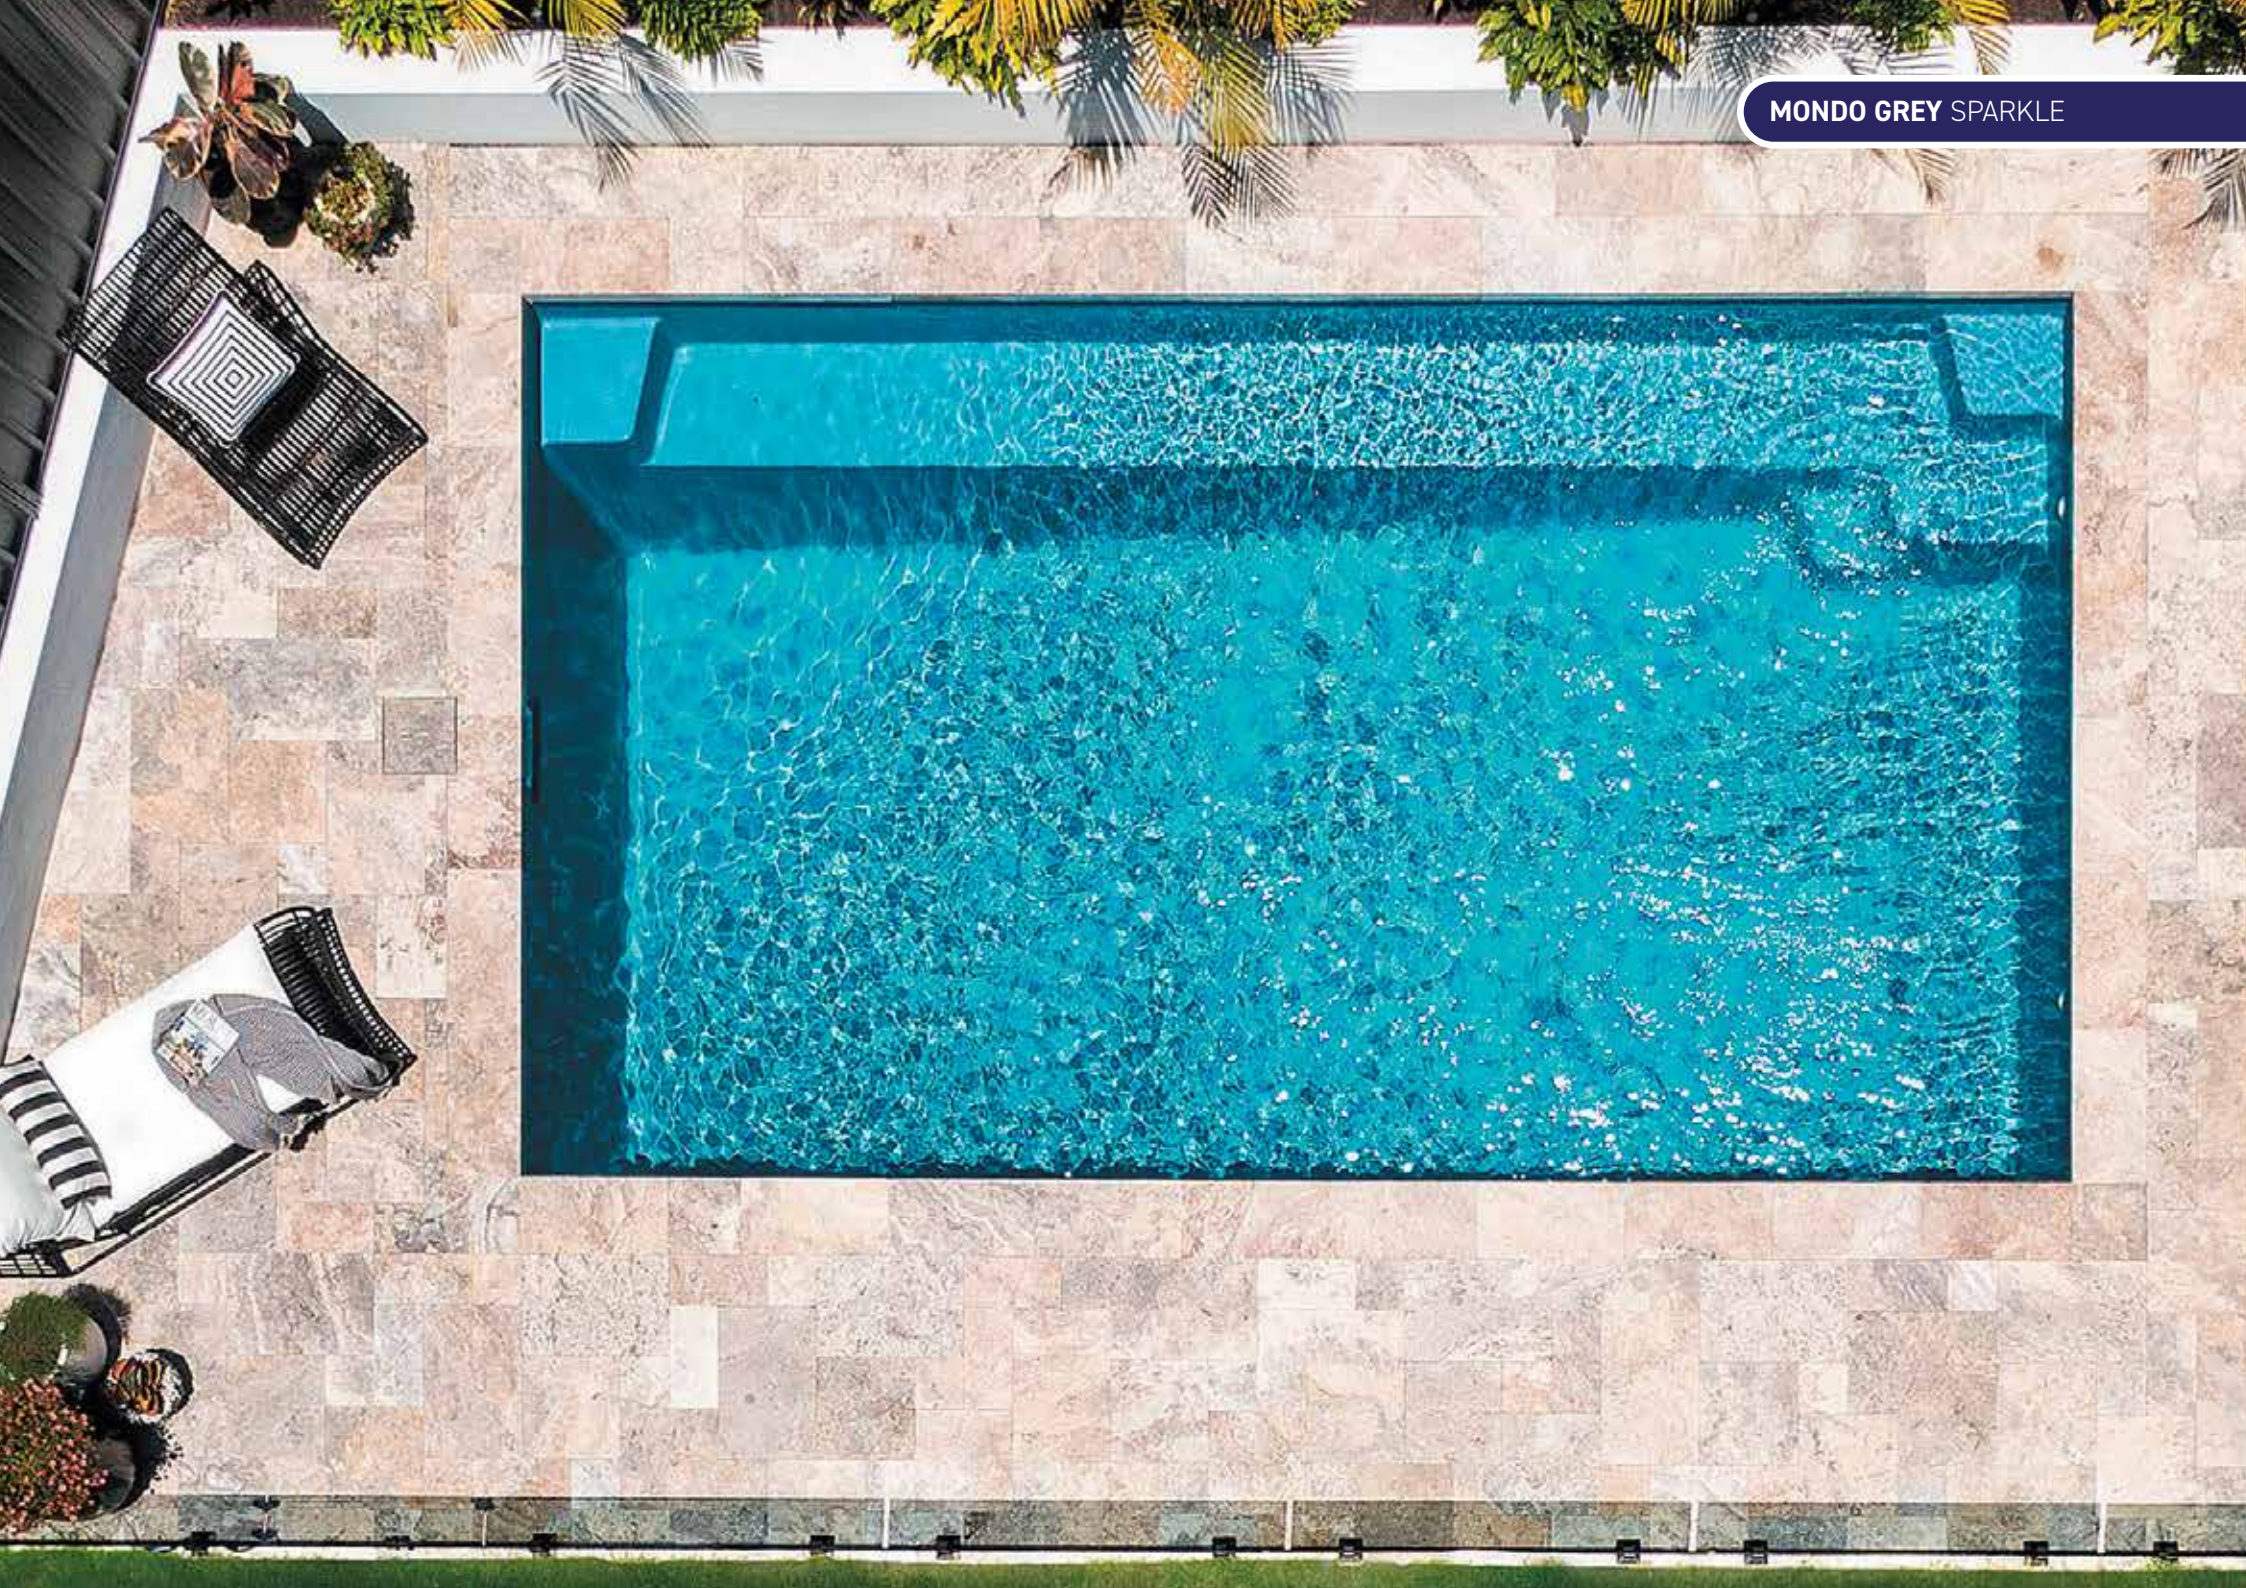

MONDO GREY SPARKLE