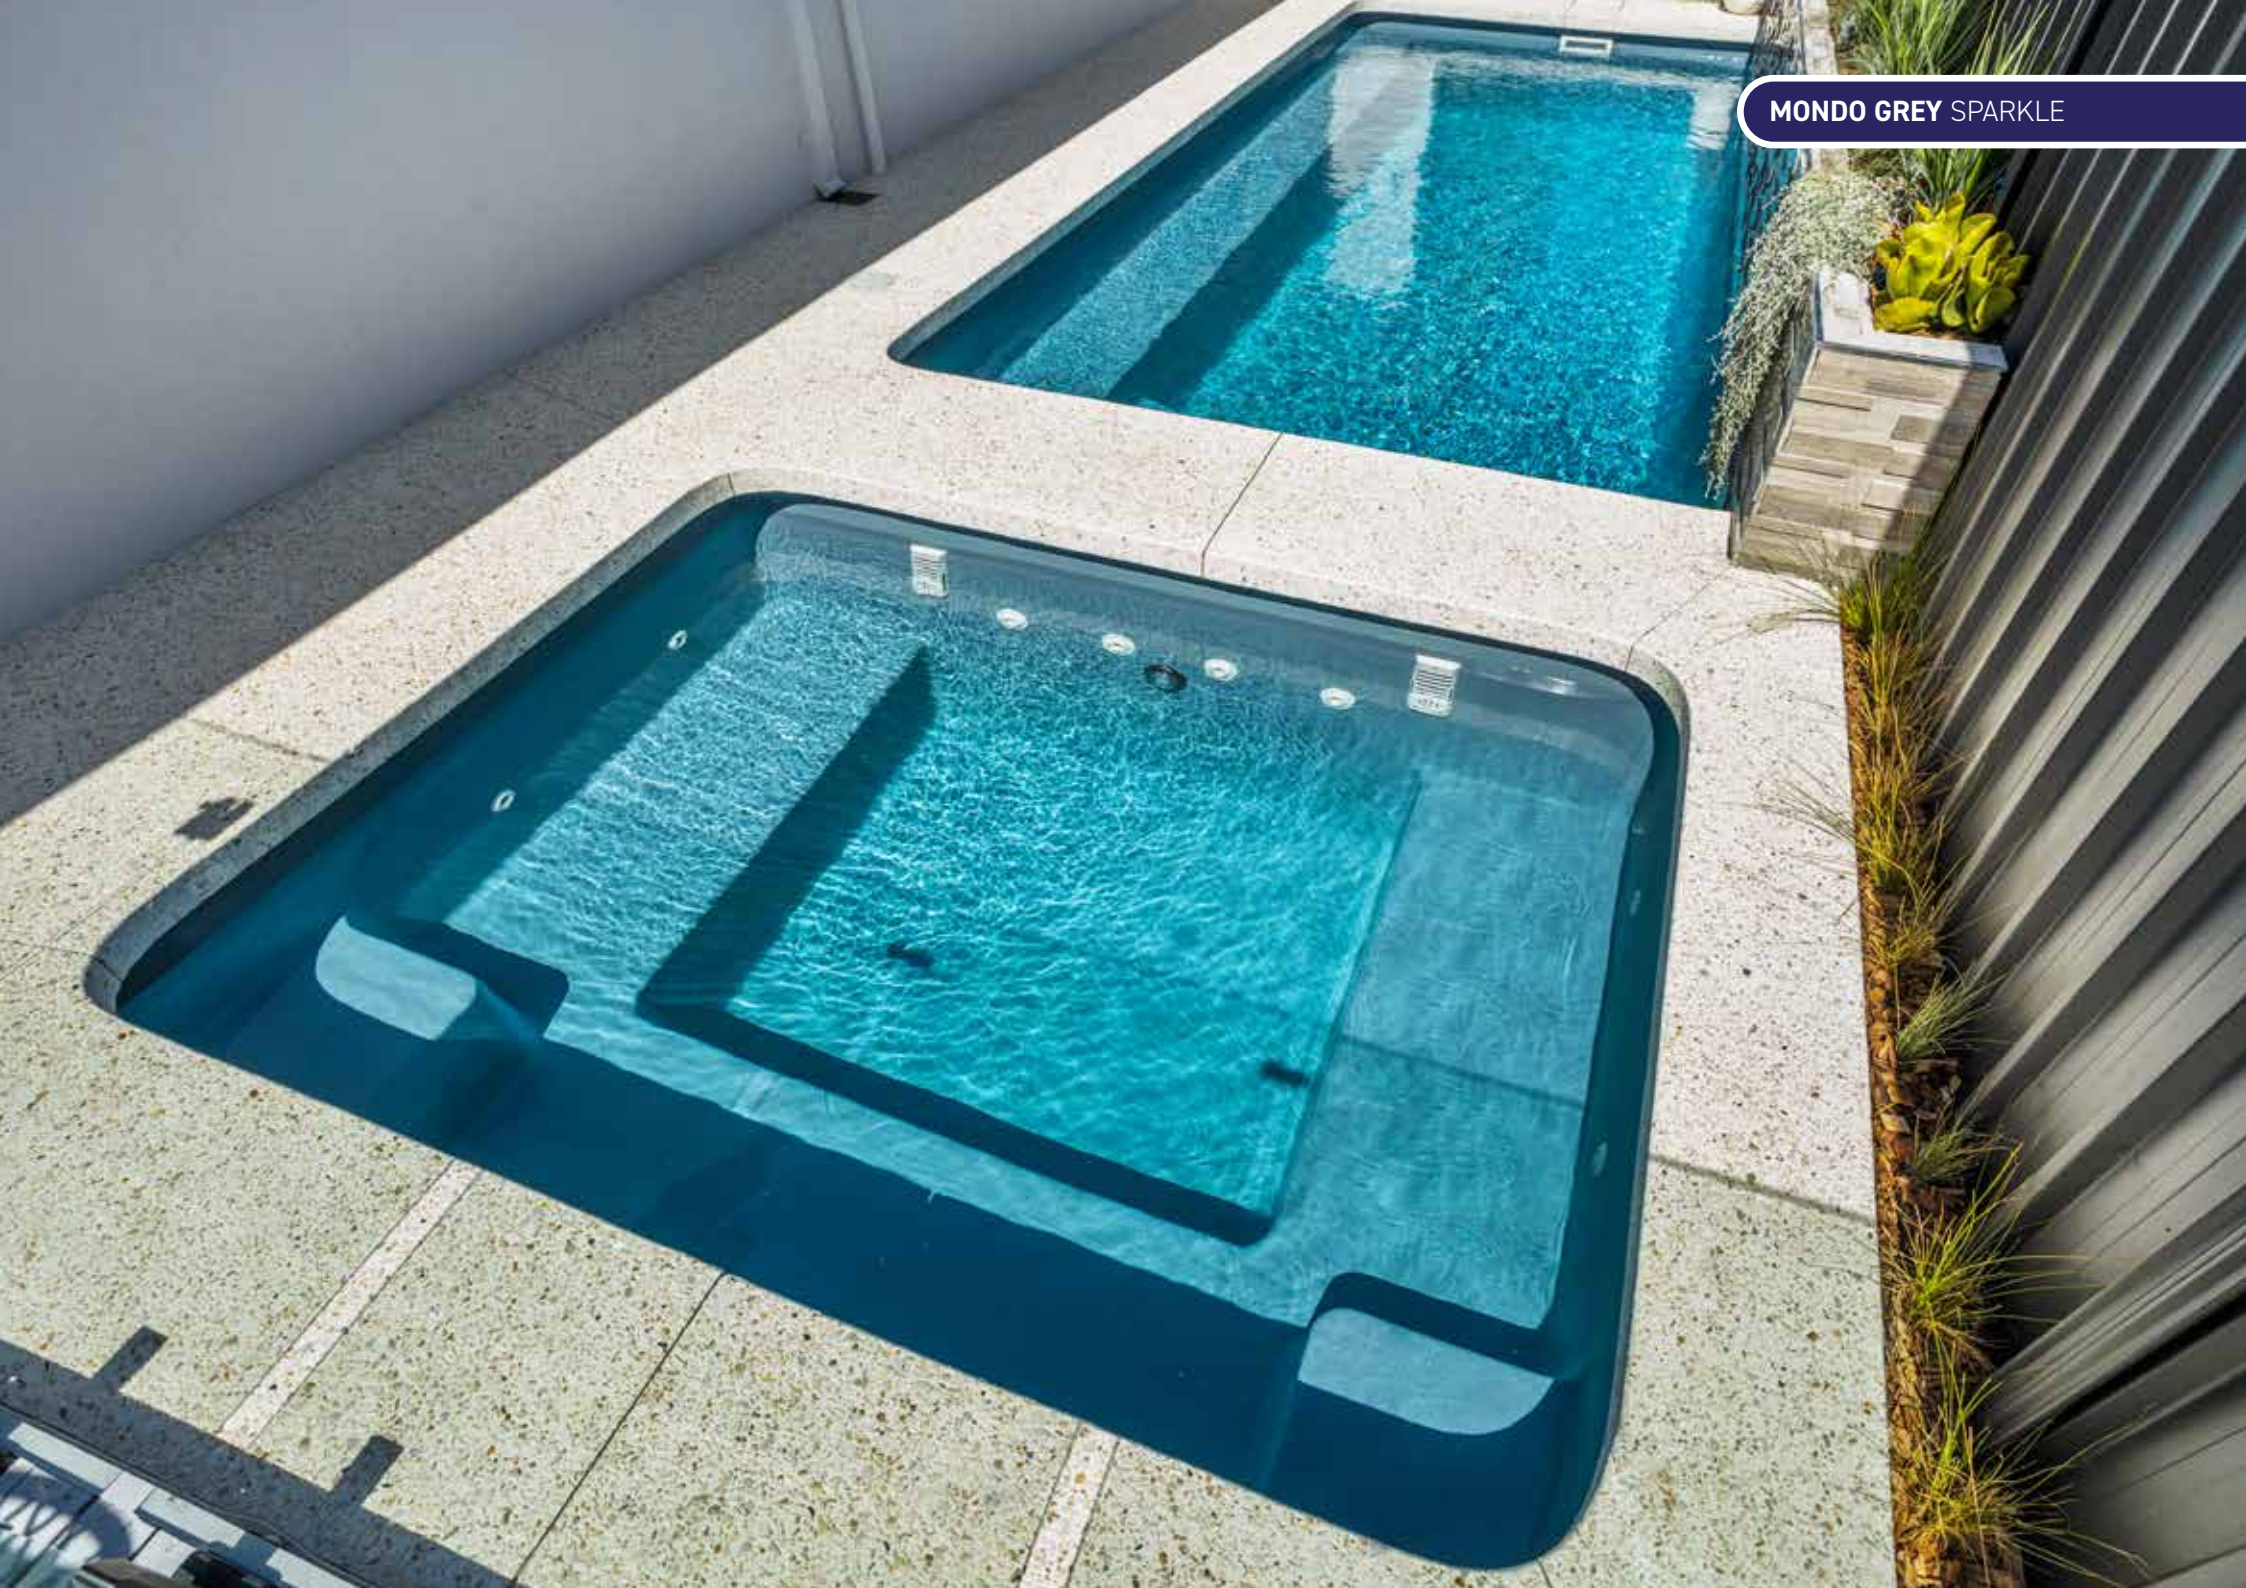

MONDO GREY SPARKLE