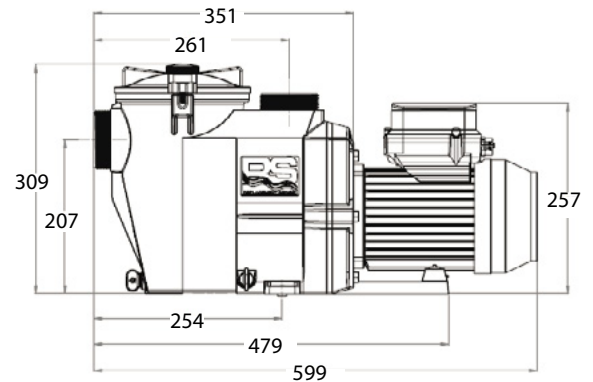

See Thru Cover

For easy basket viewing

Super Sized Housing

Allows for quiet operation

Swing Aside Knobs

For easy lid removal and basket access

Digital Control Panel

RPM read out with adjustable speed settings