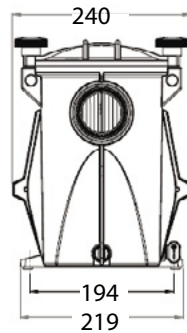

See Thru Cover

For easy basket viewing

Super Sized Housing

Allows for quiet operation

Swing Aside Knobs

For easy lid removal and basket access

Digital Control Panel

RPM read out with adjustable speed settings