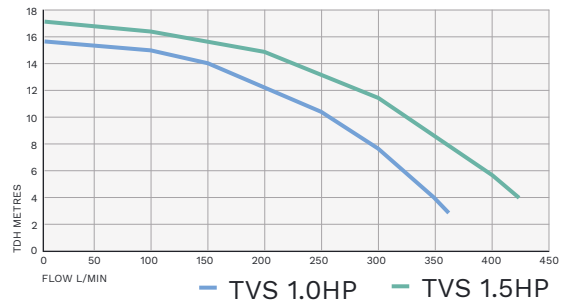

Theralux Active™ TVS Pro

True Variable Speed Pool & Spa Pump

Energy efficient

Ultra quiet operation

True Variable Speed

 **theralux** | POOL WATER AT ITS BEST™

Featuring the latest innovations and technology, the TVS Pro delivers adjustable water flow and energy savings at the push of a button.

See Thru Cover

For easy basket viewing

Super Sized Housing

Allows for quiet operation

Swing Aside Knobs

For easy lid removal and basket access

Digital Control Panel

RPM read out with adjustable speed settings

Model options

Product code	Size
THERAF6001	TVS 1.0hp
THERAF6015	TVS 1.5hp

Theralux Active™ Service Guarantee

3 year warranty

Theralux Active™ Lifetime Pool Care

Exclusive customer care and support for the life of your pool