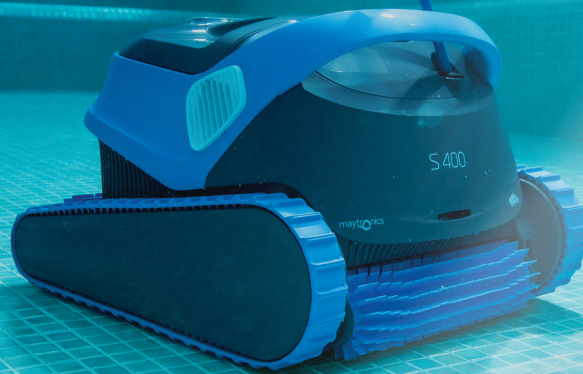

Powerful performance

Get a deep clean with Maytronics Dolphin's superior scrubbing and filtering capabilities.

Ease of use

Simple, plug-and-play operation takes all the hard work out of pool cleaning.

Peace of mind

Dolphin robots run independently from your pool's system, so you get a totally clean pool – no compromise!

Wi-Fi® connectivity

The MyDolphin™ Plus mobile app puts full control of your robot in the palm of your hand. Make your pool perfect, from anywhere, anytime.

maytronics

Dolphin S400

Absolute pool-cleaning performance

The all-new Maytronics **Dolphin S400** robotic pool cleaner makes it super-easy to keep your swimming pool exceptionally clean and ready for fun, with minimum effort and hassle. Get maximum convenience and control all in one, with advanced options like manual drive, a choice of cleaning programs, and delayed start.

The **Dolphin S400** is equipped with a multi-layer, top-load filter basket with extra sealing and larger filtration capacity. With the new MyDolphin™ Plus mobile app, the **Dolphin S400** is always connected, giving you the freedom to control your robotic pool cleaner from anywhere, at any time.